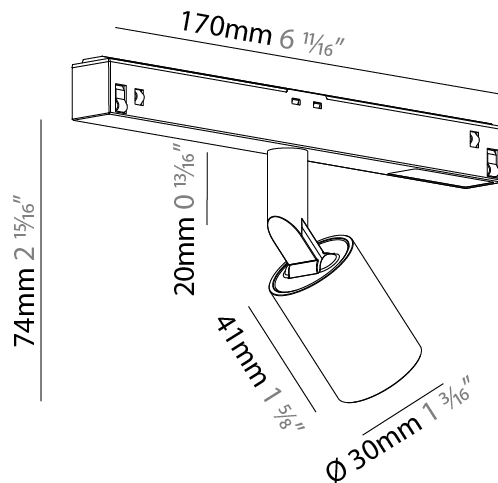

1. To build a product code in our configurator select the specify button on the base model # product page
2. To build a manual product code on this datasheet choose from the options listed below in blue font and add the suffix to the base model #

GENERAL

Series: Centriq
Subseries: Centriq for Clicktrack
Brand: Prolicht
Division: Architectural
Mounting Type: Track
Mounting Location: Ceiling
Subcategory: Spots

PHYSICAL

Shape: Cylinder
Diameter (mm): 40
Diameter (in): 1 ⁹/₁₆
Length (mm): 170
Length (in): 6 ¹³/₁₆
Height (mm): 88
Height (in): 3 ⁷/₁₆
Light Distribution: Adjustable / Direct
Fixture Finish: SSR / BKV / CWI / CRY / HAB / UFT / ITA / RUA / FTG / MYG / LOD / PUS / FRO / FUP / KIA / POP / BLS / SPG / MEY / GOH / GUM / CHC / COM / ABZ / JAG / OBR / MOS / ROR
Fixture Material: Aluminum

ELECTRICAL

Lamp Type: LED (Zhaga Standard)
Input Wattage (W): 6
Total Output Wattage (W): 5.4
Dimming: Non-Dimmable
Driver Included: No
Driver Location: Remote
Driver Type: Constant Voltage - Universal
Driver Class: Class 2
Input Voltage (V): 48
Constant Current (MA): 340
Upon Request: 0-10Vdc dimming / DALI dimming

LED

Number of LEDs: 1
Color Temperature (°K): 2700 / 3000 / 4000
Max. Delivered Lumen (lm): 494 / 519 / 526
CRI: >90 CRI

OPTICAL

Reflector°: 20 / 40 / 50
Optic°: 31 / 36
Adjustability: Rotational 360°; Tilt 90° (±45°)

RATINGS AND CERTIFICATIONS

Certified By: Certified for North American Standards
IP rating: IP20